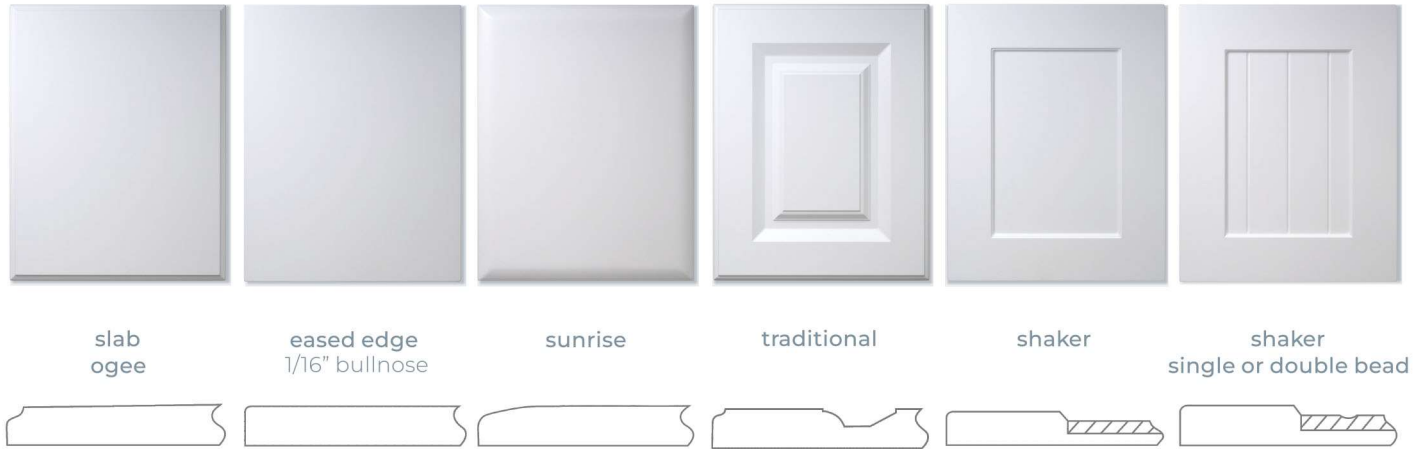

contemporary

panna

carbone

rustica

rovere grigio

THERMOFOIL

Smooth Finish

Constructed with a high quality MDF, heat-wrapped thermofoil offers easy care & maintenance. Available in six door styles.

Classic Finish Options

Modern Classic Finish Options

High Gloss

Sleek and modern, our High Gloss finish adds a touch of style and flair to any design. Available in WHITE High Gloss Thermofoil in Eased Edge and Sunrise door & drawer front styles only.