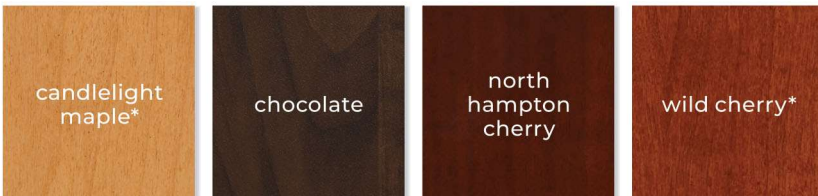

Classic Finish Options

candlelight
maple*

chocolate

north
hampton
cherry

wild cherry*