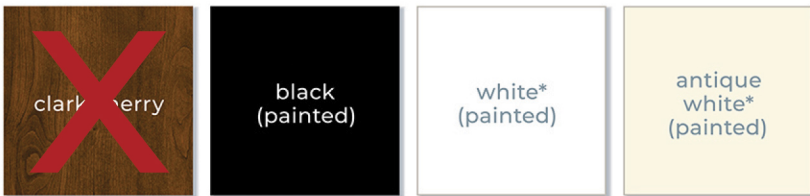

clark
cherry

black
(painted)

white*
(painted)

antique
white*
(painted)

DISCONTINUED

*Glazed doors available in select colors only. Unfinished and paint grade options available. The finishes depicted in this brochure are for illustration only, actual finishes may vary from colors shown.

*Subject to Availability

Schedule a FREE in-home consultation today.
Visit our website to find a showroom near you.

MoreSpacePlace.com

Murphy Beds • Closets • Home Offices • Garages • Laundry Rooms
Mud & Utility Rooms • TV & Wall Units • Pantries

2024 More Space Place®.
National network of independently owned and operated franchises.

MULLION DOOR

Available in thermofoil, 5-piece, and wood door styles. Choose from a variety of glass and decorative inserts to customize your design.