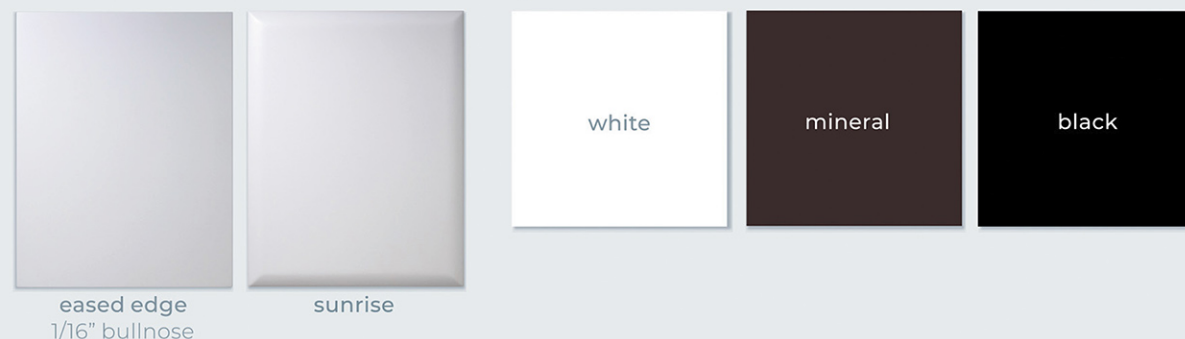

DISCONTINUED

LAMINATE

Textured & Premier Finishes

Our Textured & Premier series offers an organic, natural look and feel of real wood. Available in Contemporary and 5-piece door & drawer front styles.

contemporary

5-piece

Textured Finish Options | textured grain finish

Premier Finish Options | embossed texture & planked finish

Cross Grain Finishes

Cross Grain laminates provide a distinctive European style when combined with our laminate series cabinetry. Available in Contemporary door & drawer front styles.

contemporary

THERMOFOIL

Classic Finishes

Constructed with a high quality MDF, heat-wrapped thermofoil offers easy care & maintenance. Available in six door styles.

Classic Finish Options

High Gloss Door Styles

Sleek and modern, our High Gloss finishes add a touch of style and flair to any design. Available in Thermofoil Eased Edge and Sunrise door & drawer front styles.

THERMOFOIL

Textured & Premier Finishes

Our Textured & Premier series offers a textured grain for an organic, natural look and feel. Available in six door style options.