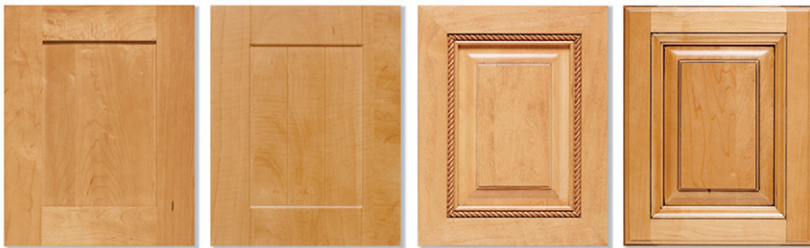

Sleek and modern, our High Gloss finishes add a touch of style and flair to any design. Available in Thermofoil Eased Edge and Sunrise door & drawer front styles.

THERMOFOIL

Textured & Premier Finishes

Our Textured & Premier series offers a textured grain for an organic, natural look and feel. Available in six door style options.

Textured Finish Options

Premier Finish Options

SOLID WOOD

Solid wood adds beauty and character to any room. Available in solid cherry, maple, oak and walnut and in a variety of door & drawer front styles.

traditional

triple edge

lexington

shaker

shaker
single bead

rope accent

glazed*
triple edge

Classic Finish Options