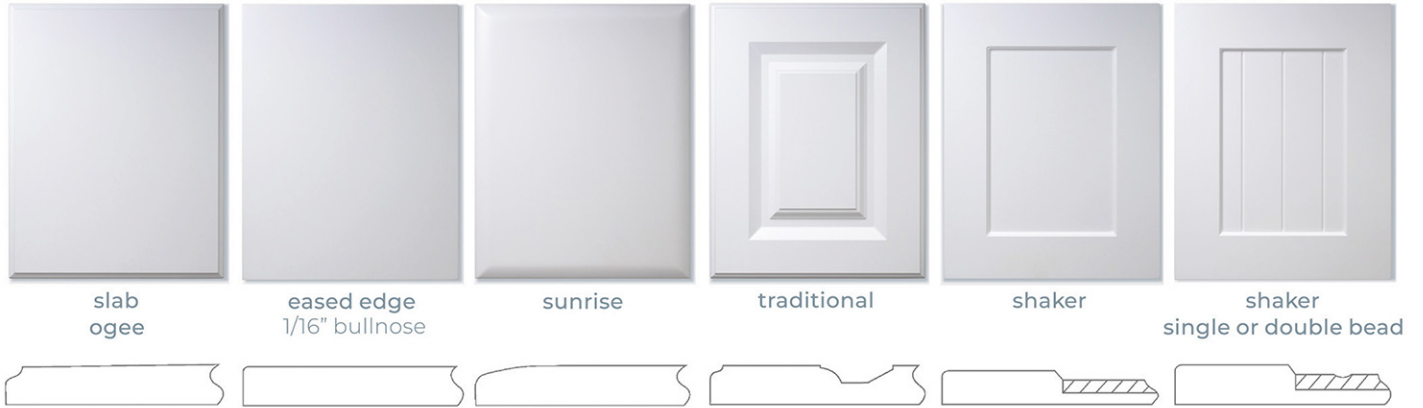

THERMOFOIL

Classic Finishes

Constructed with a high quality MDF, heat-wrapped thermofoil offers easy care & maintenance. Available in six door styles.