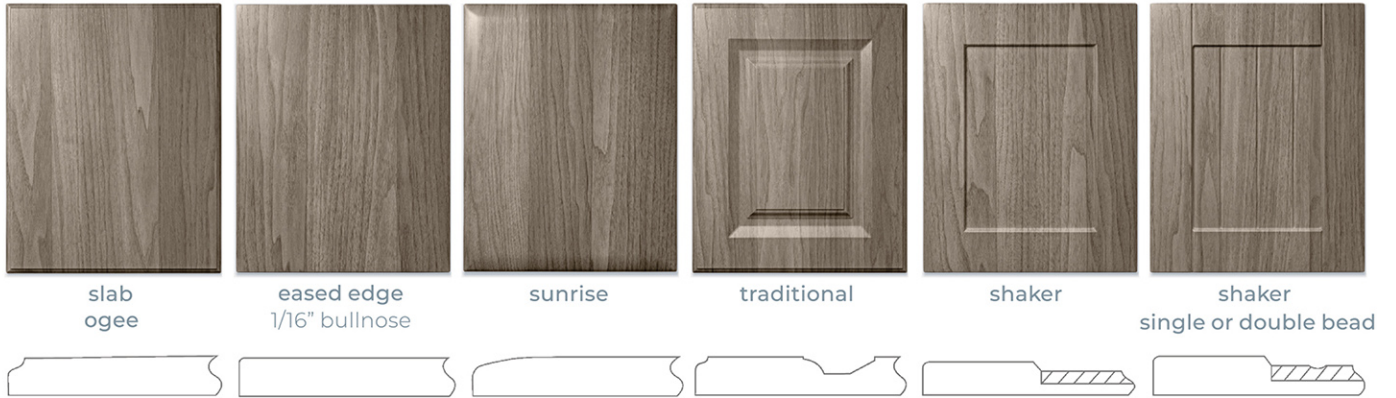

5-piece

Textured Finish Options | textured grain finish

Premier Finish Options | embossed texture & planked finish

Cross Grain Finishes

Cross Grain laminates provide a distinctive European style when combined with our laminate series cabinetry. Available in Contemporary door & drawer front styles.

Sleek and modern, our High Gloss finishes add a touch of style and flair to any design. Available in Thermofoil Eased Edge and Sunrise door & drawer front styles.

THERMOFOIL

Textured & Premier Finishes

Our Textured & Premier series offers a textured grain for an organic, natural look and feel. Available in six door style options.