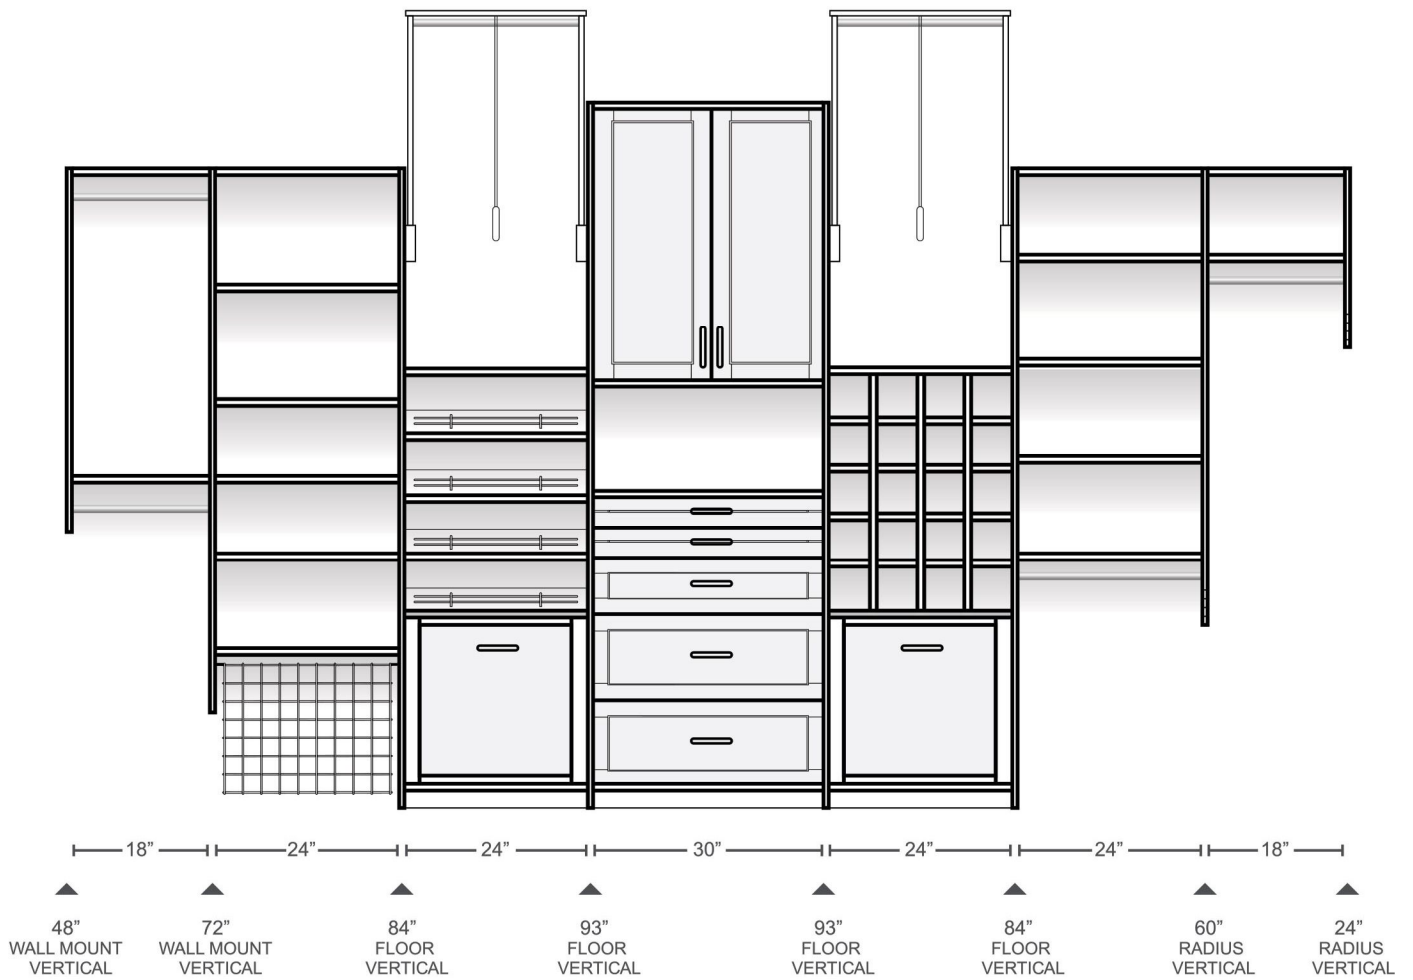

Closet Depths

12", 14", 19" or 24"

Drawer Dimensions

Width: 18", 24" or 30"
Depths: 14" or 18"

Door Selection

Our selection of doors and drawer fronts enables you to customize your design to suit your own style. Mullion doors with glass inserts create visible display space while solid doors keep clutter out of site.

Drawer Selection

We offer a range of drawer sizes to customize your space. Choose from varying depths and heights to meet your needs. Full extension slides enable easy access while soft close or touch-release drawers provide an added feature. Our decorative hardware options ensure your design will reflect your unique style.

Designer Styles & Finishes

Combine any of our door and drawer front styles with our wide selection of material finishes. Select designer options like textured grain and embossed finishes for an organic, natural look and feel of real wood. Upgrade the look of your system with optional crown molding, trim, custom countertops, LED accent and task lighting.