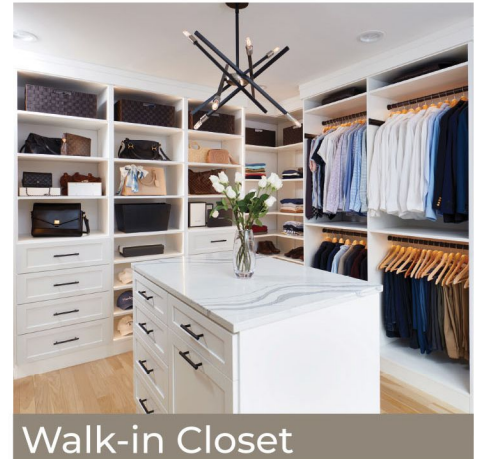

Walk-in Closet