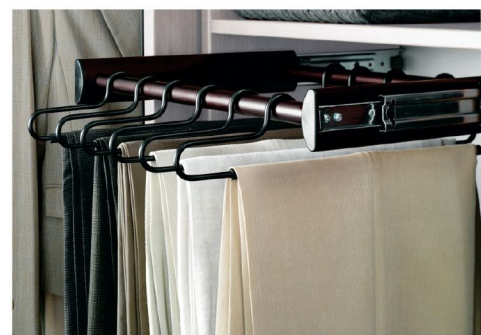

MORE SPACE PLACE CLOSET SYSTEM

Wall Mounted & Floor Based Systems

Our rail hung closet system is available in two options. Designed off the floor for more space on your closet floor and allow for easier cleaning, or extend your system to the floor to add strength for extra storage and heavier personal items.

Fixed or Adjustable Shelves & Rods

Our extra-sturdy adjustable shelving and hanging rods adapt as your storage needs change enabling flexibility and maximum use of your space. Single and double-hung closet rods can double, or even triple, your closet storage space.