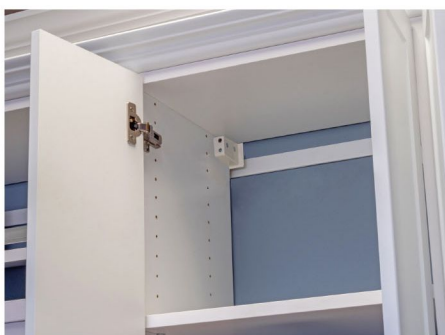

MORE SPACE PLACE CLOSET SYSTEM

Wall Mounted & Floor Based Systems

Our rail hung closet system is available in two options. Designed off the floor for more space on your closet floor and allow for easier cleaning, or extend your system to the floor to add strength for extra storage and heavier personal items.

Fixed or Adjustable Shelves & Rods

Our extra-sturdy adjustable shelving and hanging rods adapt as your storage needs change enabling flexibility and maximum use of your space. Single and double-hung closet rods can double, or even triple, your closet storage space.